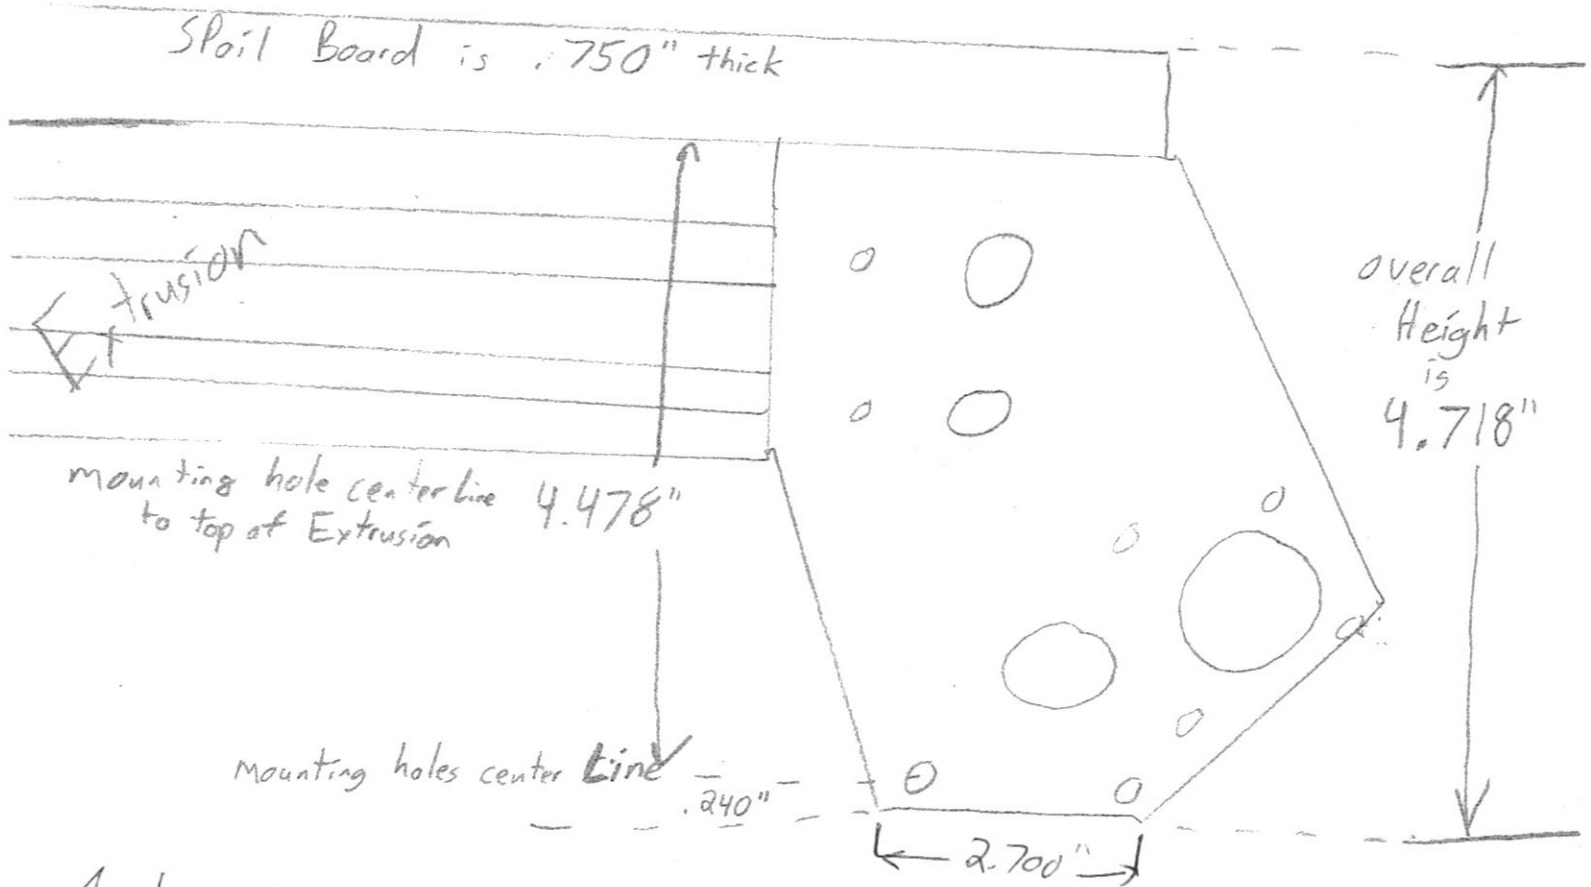

Mk2

FRONT

Mk2 overall length = 22.278" With out motors

(+ 5" motors) ~ 30"

Comet/Meteor

Comet Overall length = 34.010" without Motors
 Meteor Overall length = 61.412" without Motors

Asteroid/Nebula

Asteroid Overall Length = 34.010" without Motors
 Nebula Overall Length = 61.412" without Motors