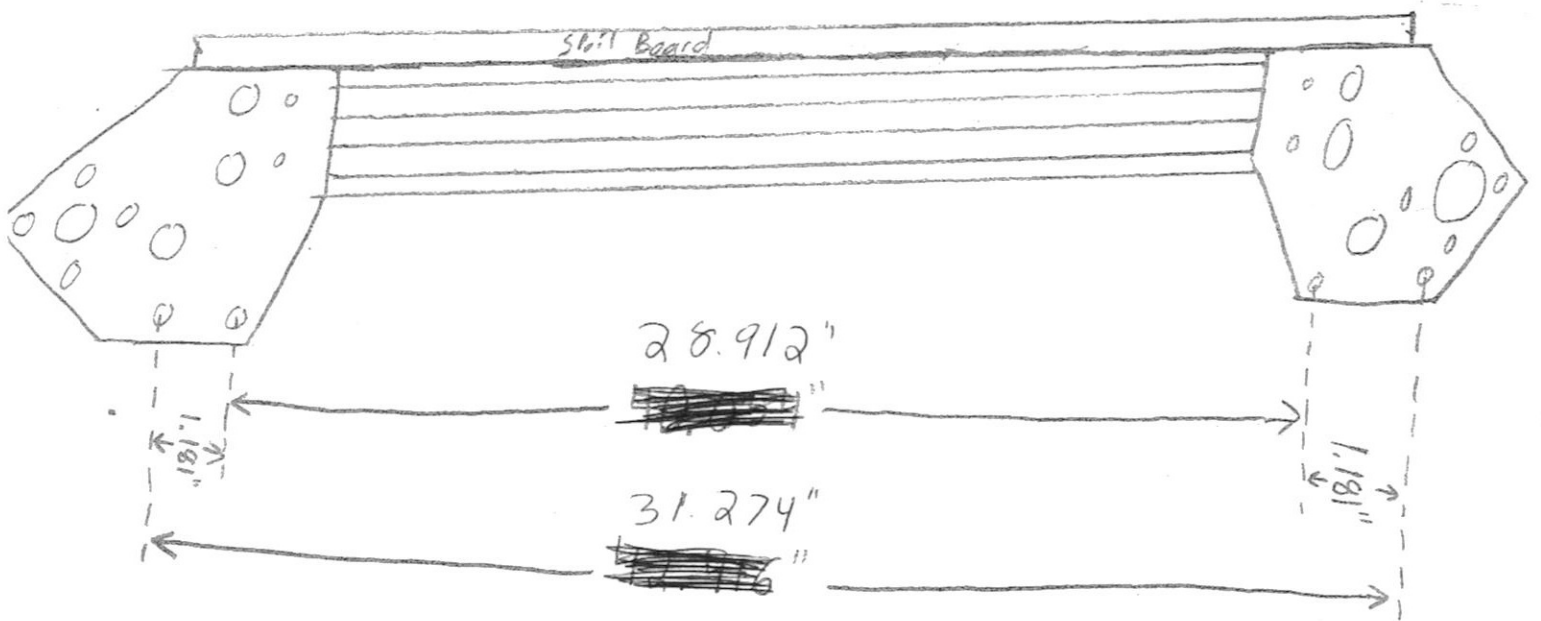

Mk2

FRONT

Mk2 overall length = 22.278" With out motors

(+ 5" motors) ~ 30"

Comet/Meteor

Comet Overall length = 34.010" without Motors
 Meteor Overall length = 61.412" without Motors

Asteroid/Nebula

Asteroid Overall Length = 34.010" without Motors
 Nebula Overall Length = 61.412" without Motors