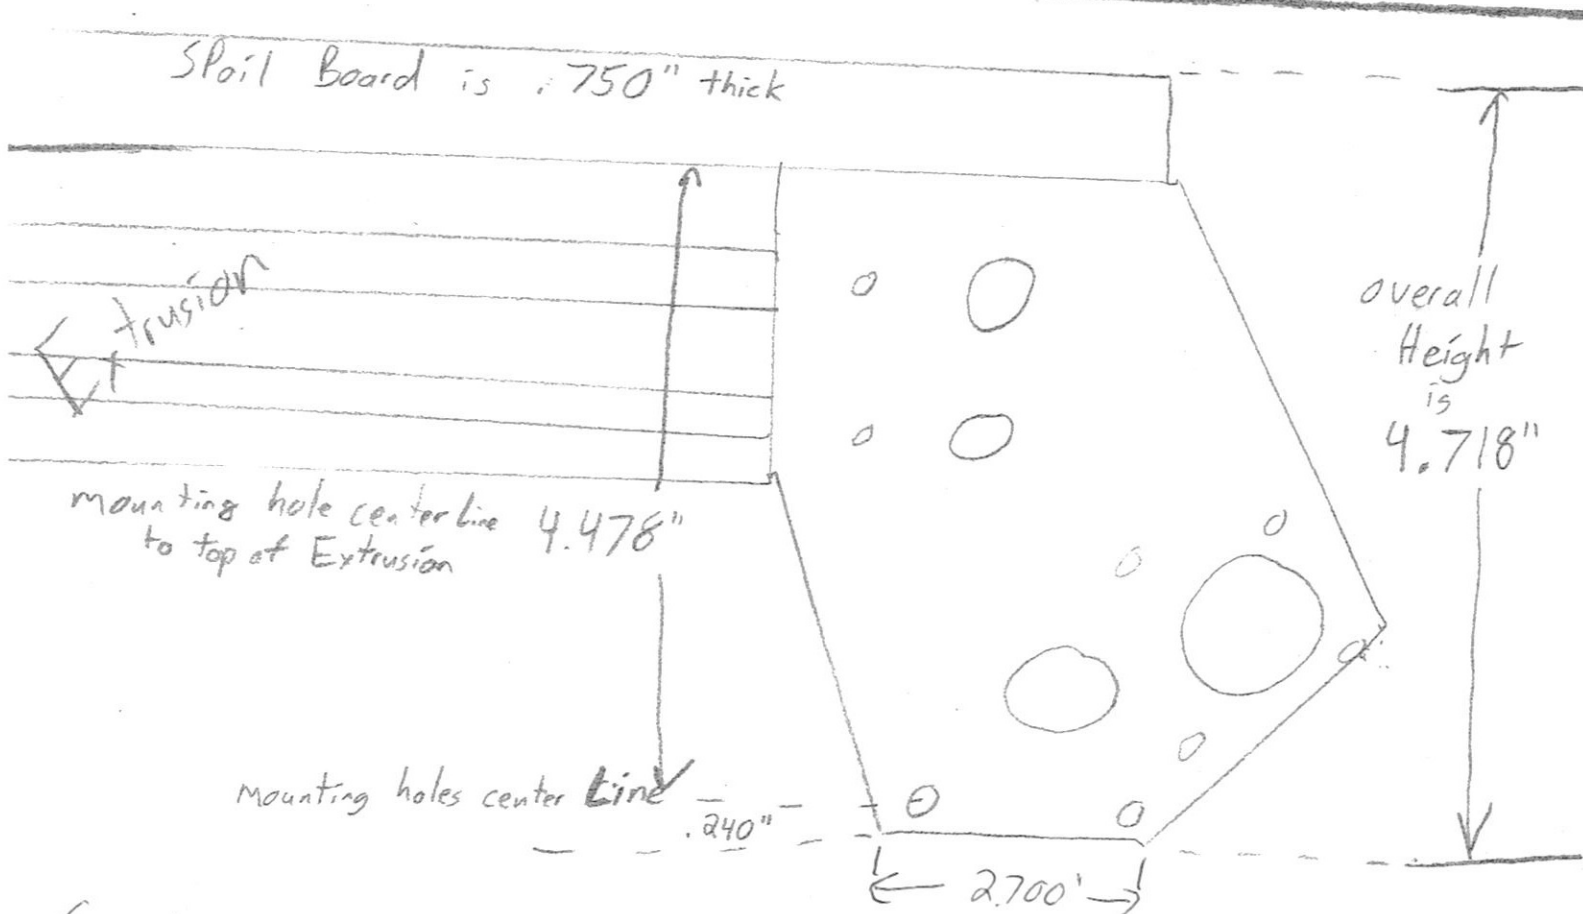

Mk2

FRONT

Mk2 overall length = 22.278" With out motors

(+ 5" motors) ~ 30"

Comet/Meteor

Comet Overall length = 34.010" without Motors
 Meteor Overall length = 61.412" without Motors

Asteroid/Nebula

Asteroid Overall Length = 34.010" without Motors
 Nebula Overall Length = 61.412" without Motors