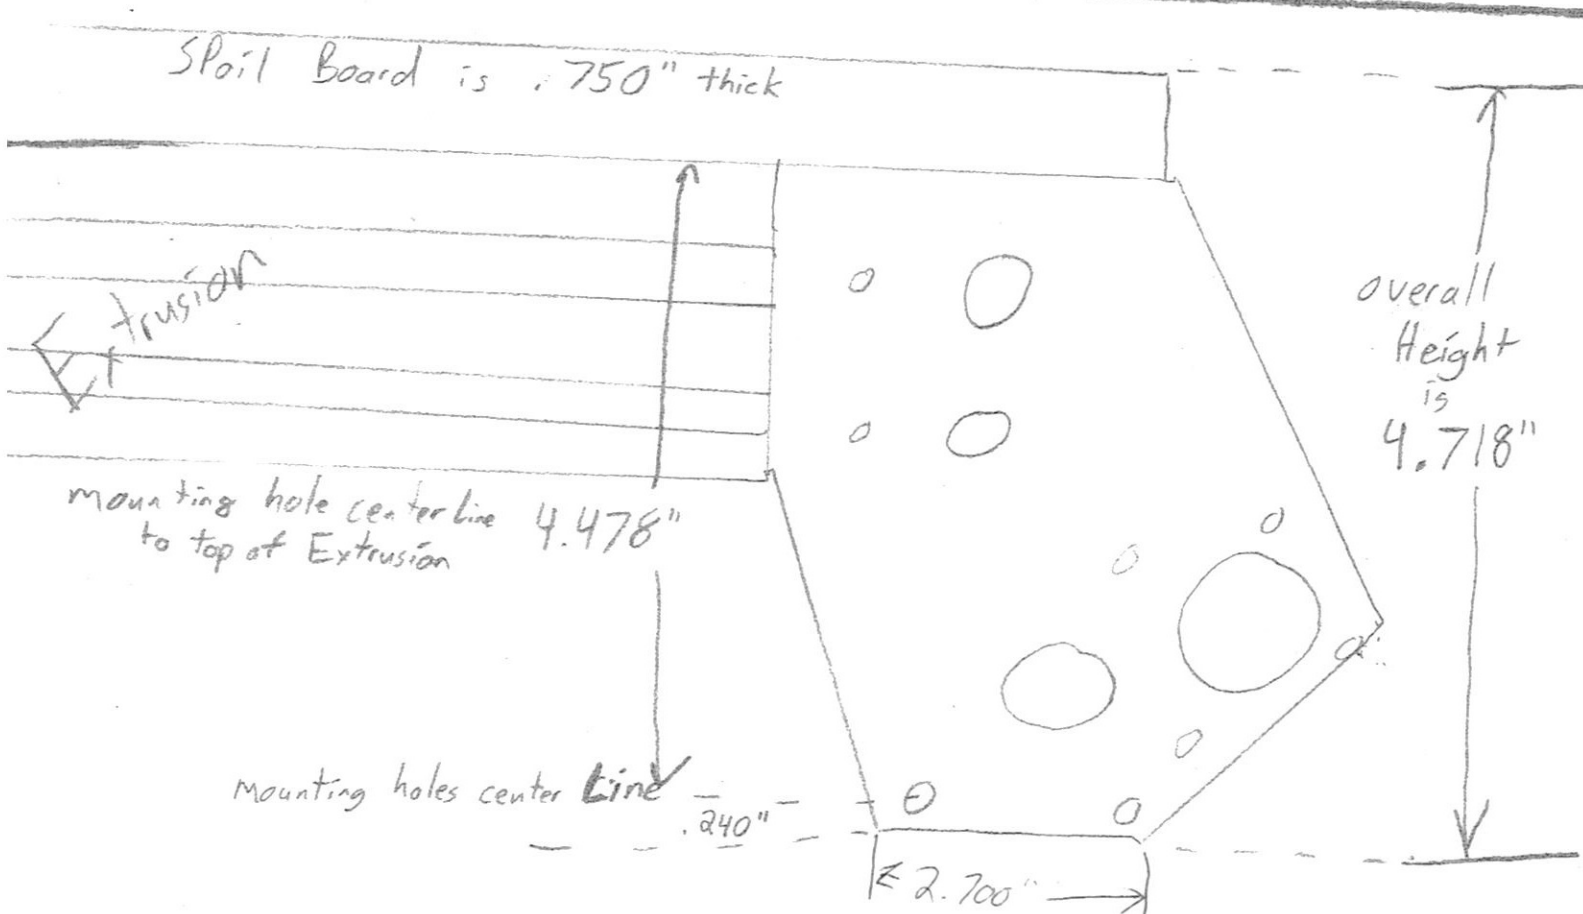

Mk2

FRONT

Mk2 overall length = 22.278" With out motors

(+ 5" motors) ~ 30"

Comet/Meteor

Comet Overall length = 34.010" without Motors
 Meteor Overall length = 61.412" without Motors

Asteroid/Nebula

Asteroid Overall Length = 34.010" without Motors
 Nebula Overall Length = 61.412" without Motors