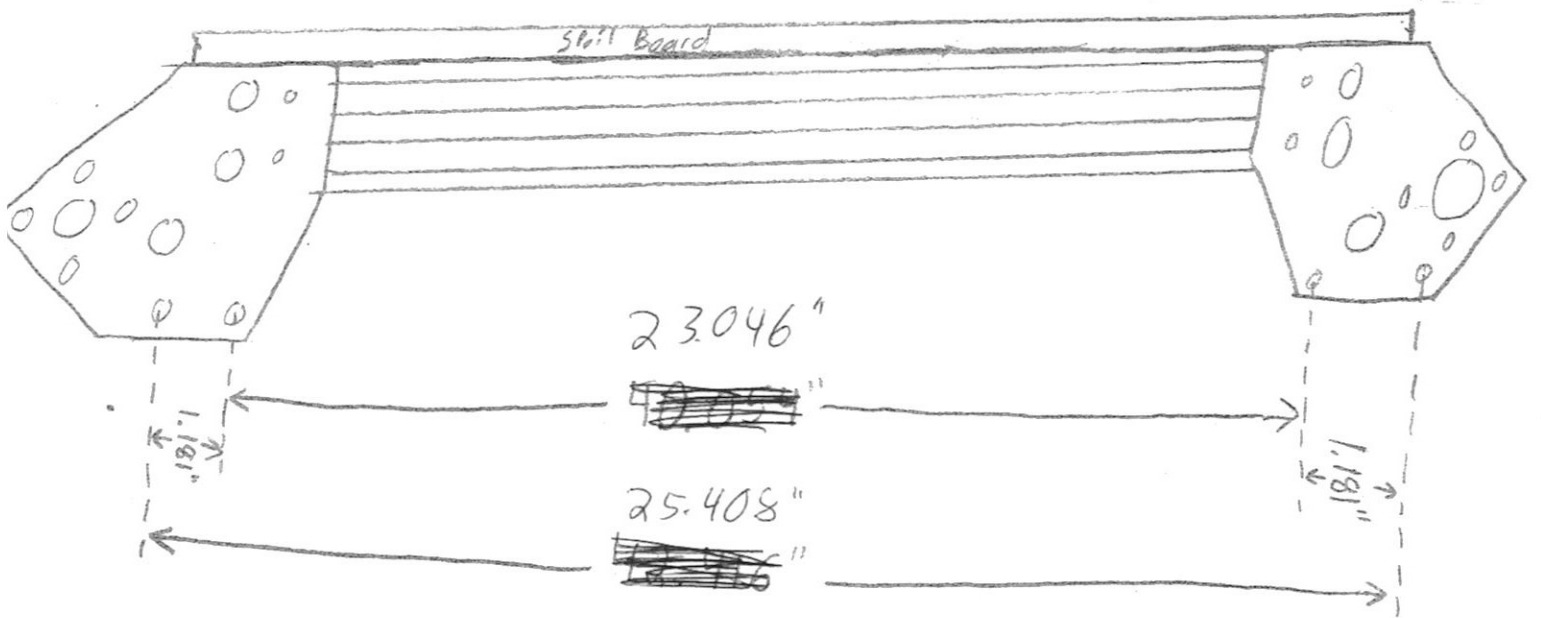

Mk2

FRONT

Mk2 overall length = 22.278" With out motors

(+ 5" motors) ~ 30"

Comet/Meteor

Comet Overall length = 34.010" without Motors
 Meteor Overall length = 61.412" without Motors

Asteroid/Nebula

Asteroid Overall Length = 34.010" without Motors
 Nebula Overall Length = 61.412" without Motors